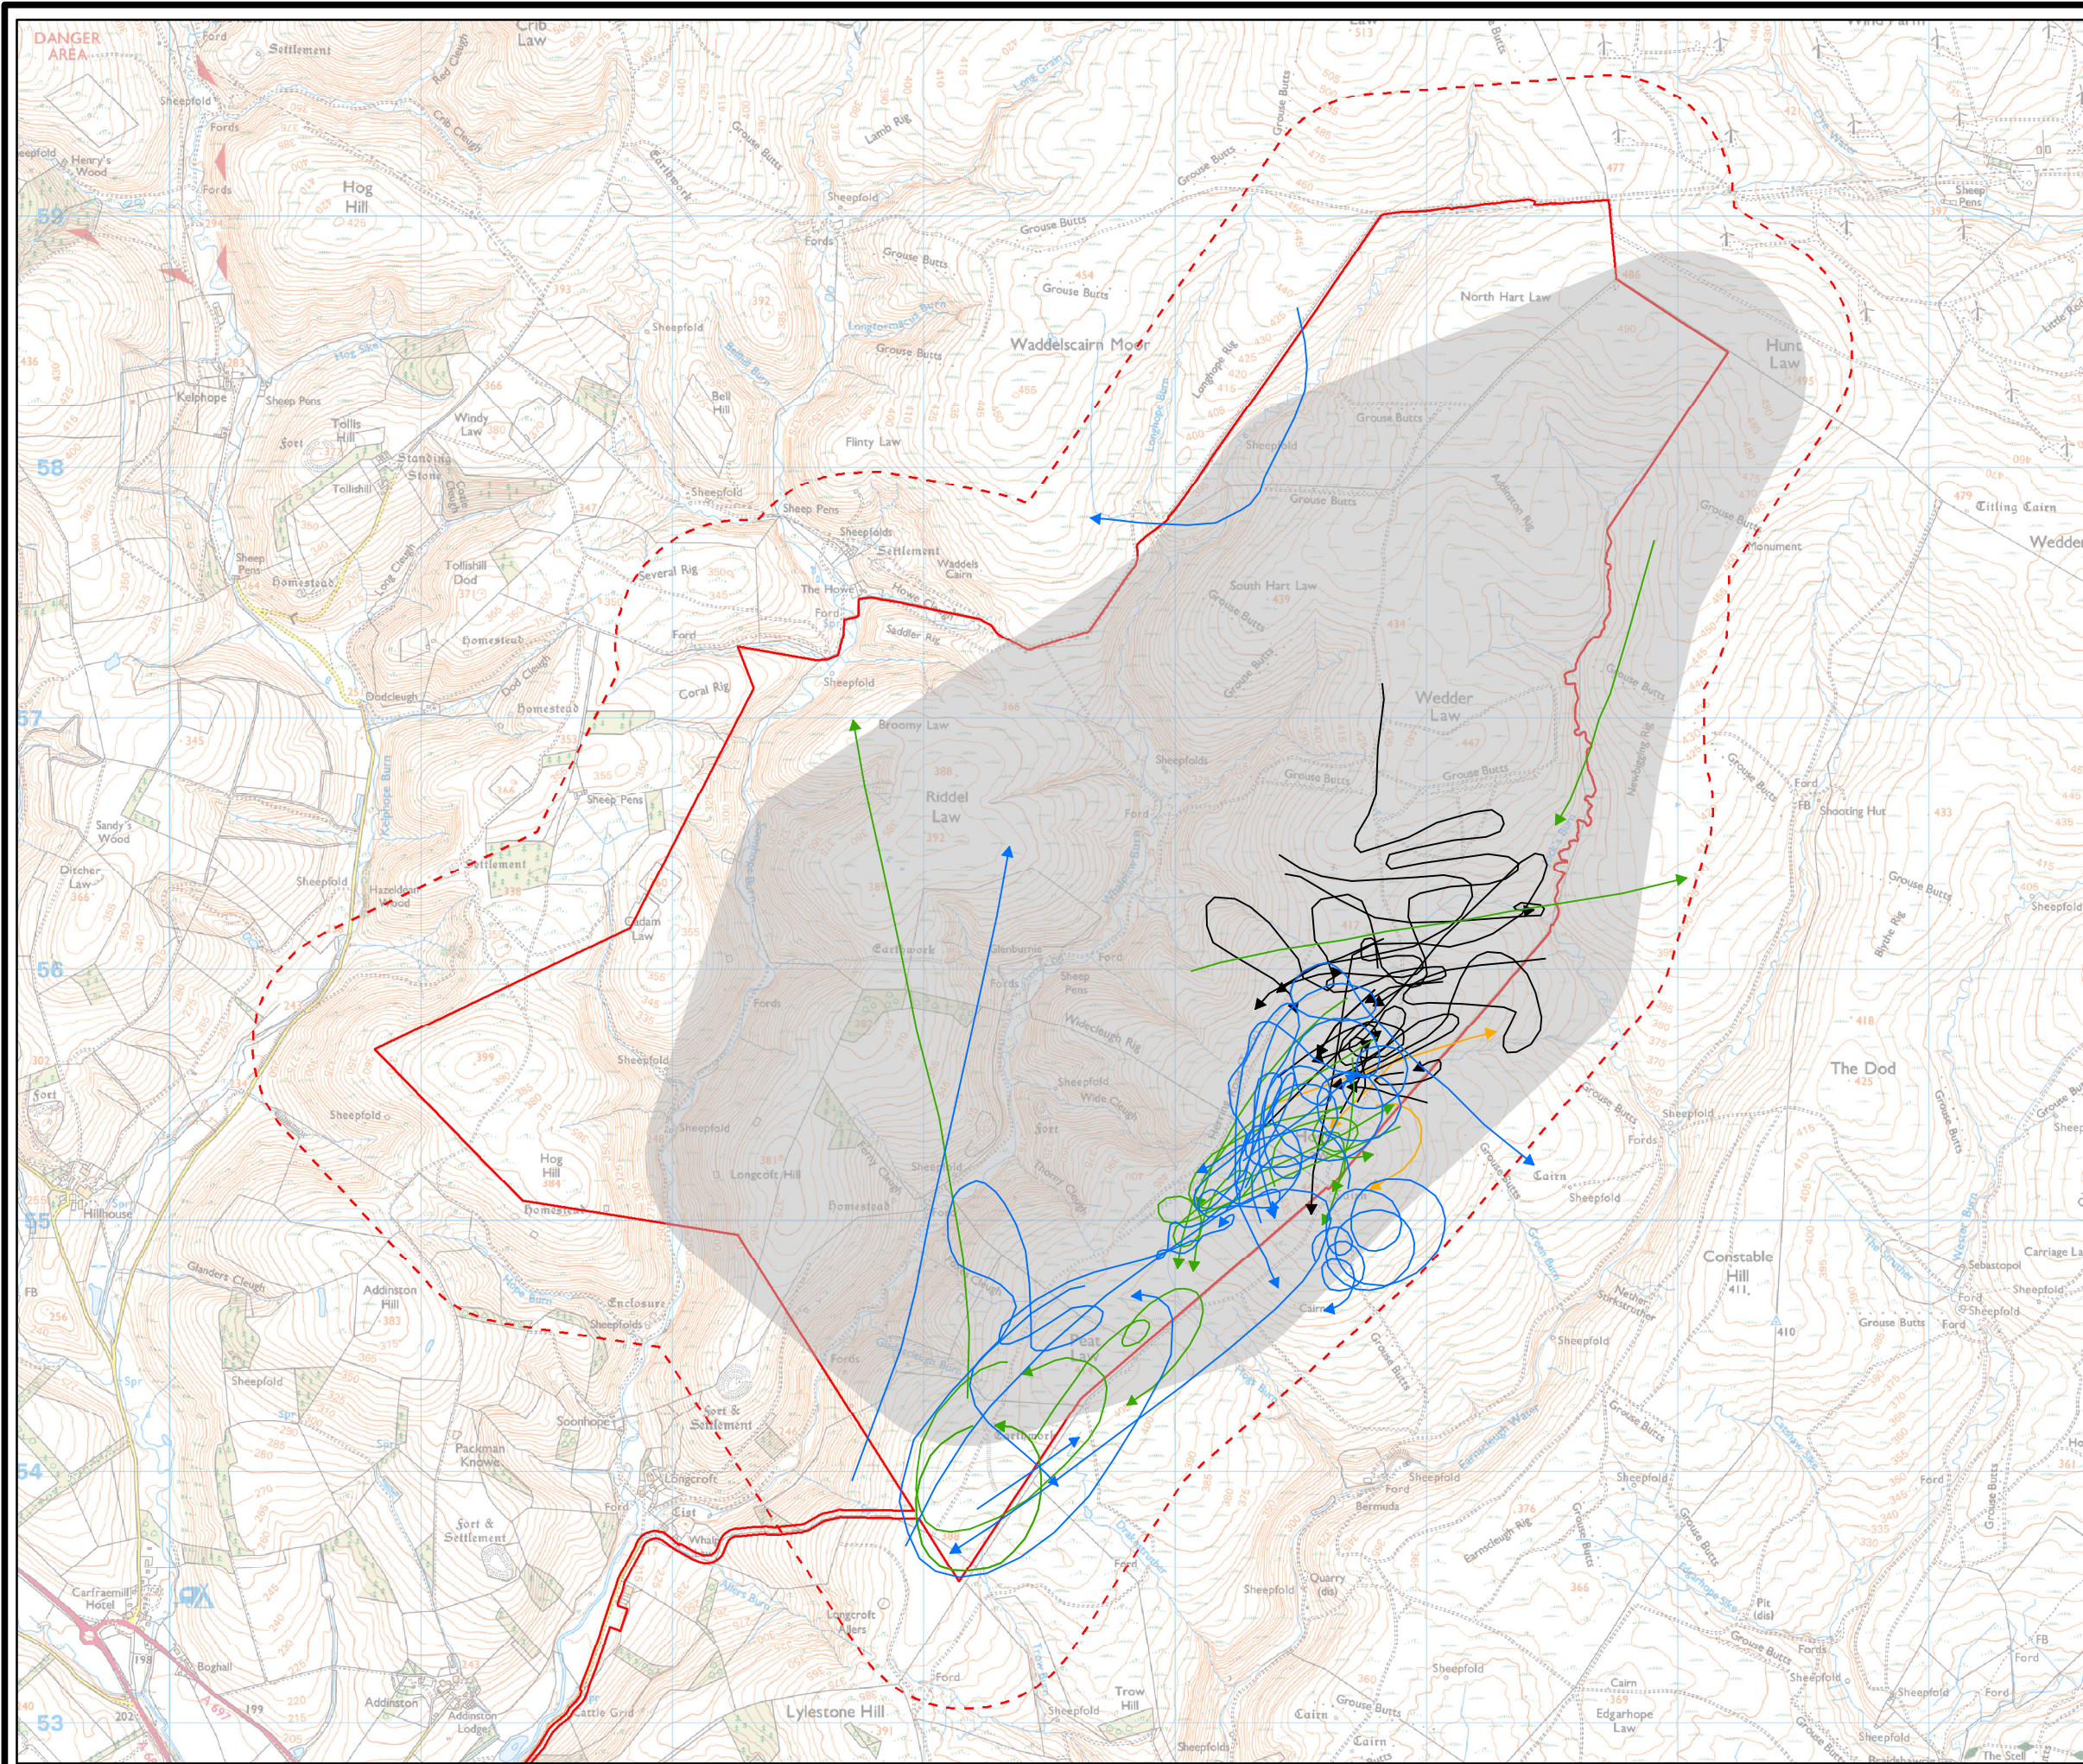

LONGCROFT WIND FARM

FIGURE 9.14

GOLDEN PLOVER FLIGHT LINES

© CROWN COPYRIGHT, ALL RIGHTS RESERVED.
2023 LICENCE NUMBER 0100031673.

KEY:

-  Site Boundary
-  Breeding Bird Survey Area (Core)
- Flight Lines**
-  Winter 2021-22
-  Breeding 2022
-  Winter 2022-23
-  Breeding 2023
-  Collision Risk Zone

LAYOUT DWG: T-LAYOUT NO. PSCOLCF021

DRAWING NUMBER

SCALE - 1:26,000 @ A3

ENVIRONMENTAL IMPACT ASSESSMENT REPORT 2023

THIS DRAWING IS THE PROPERTY OF RENEWABLE ENERGY SYSTEMS LTD. AND NO REPRODUCTION MAY BE MADE IN WHOLE OR IN PART WITHOUT PERMISSION