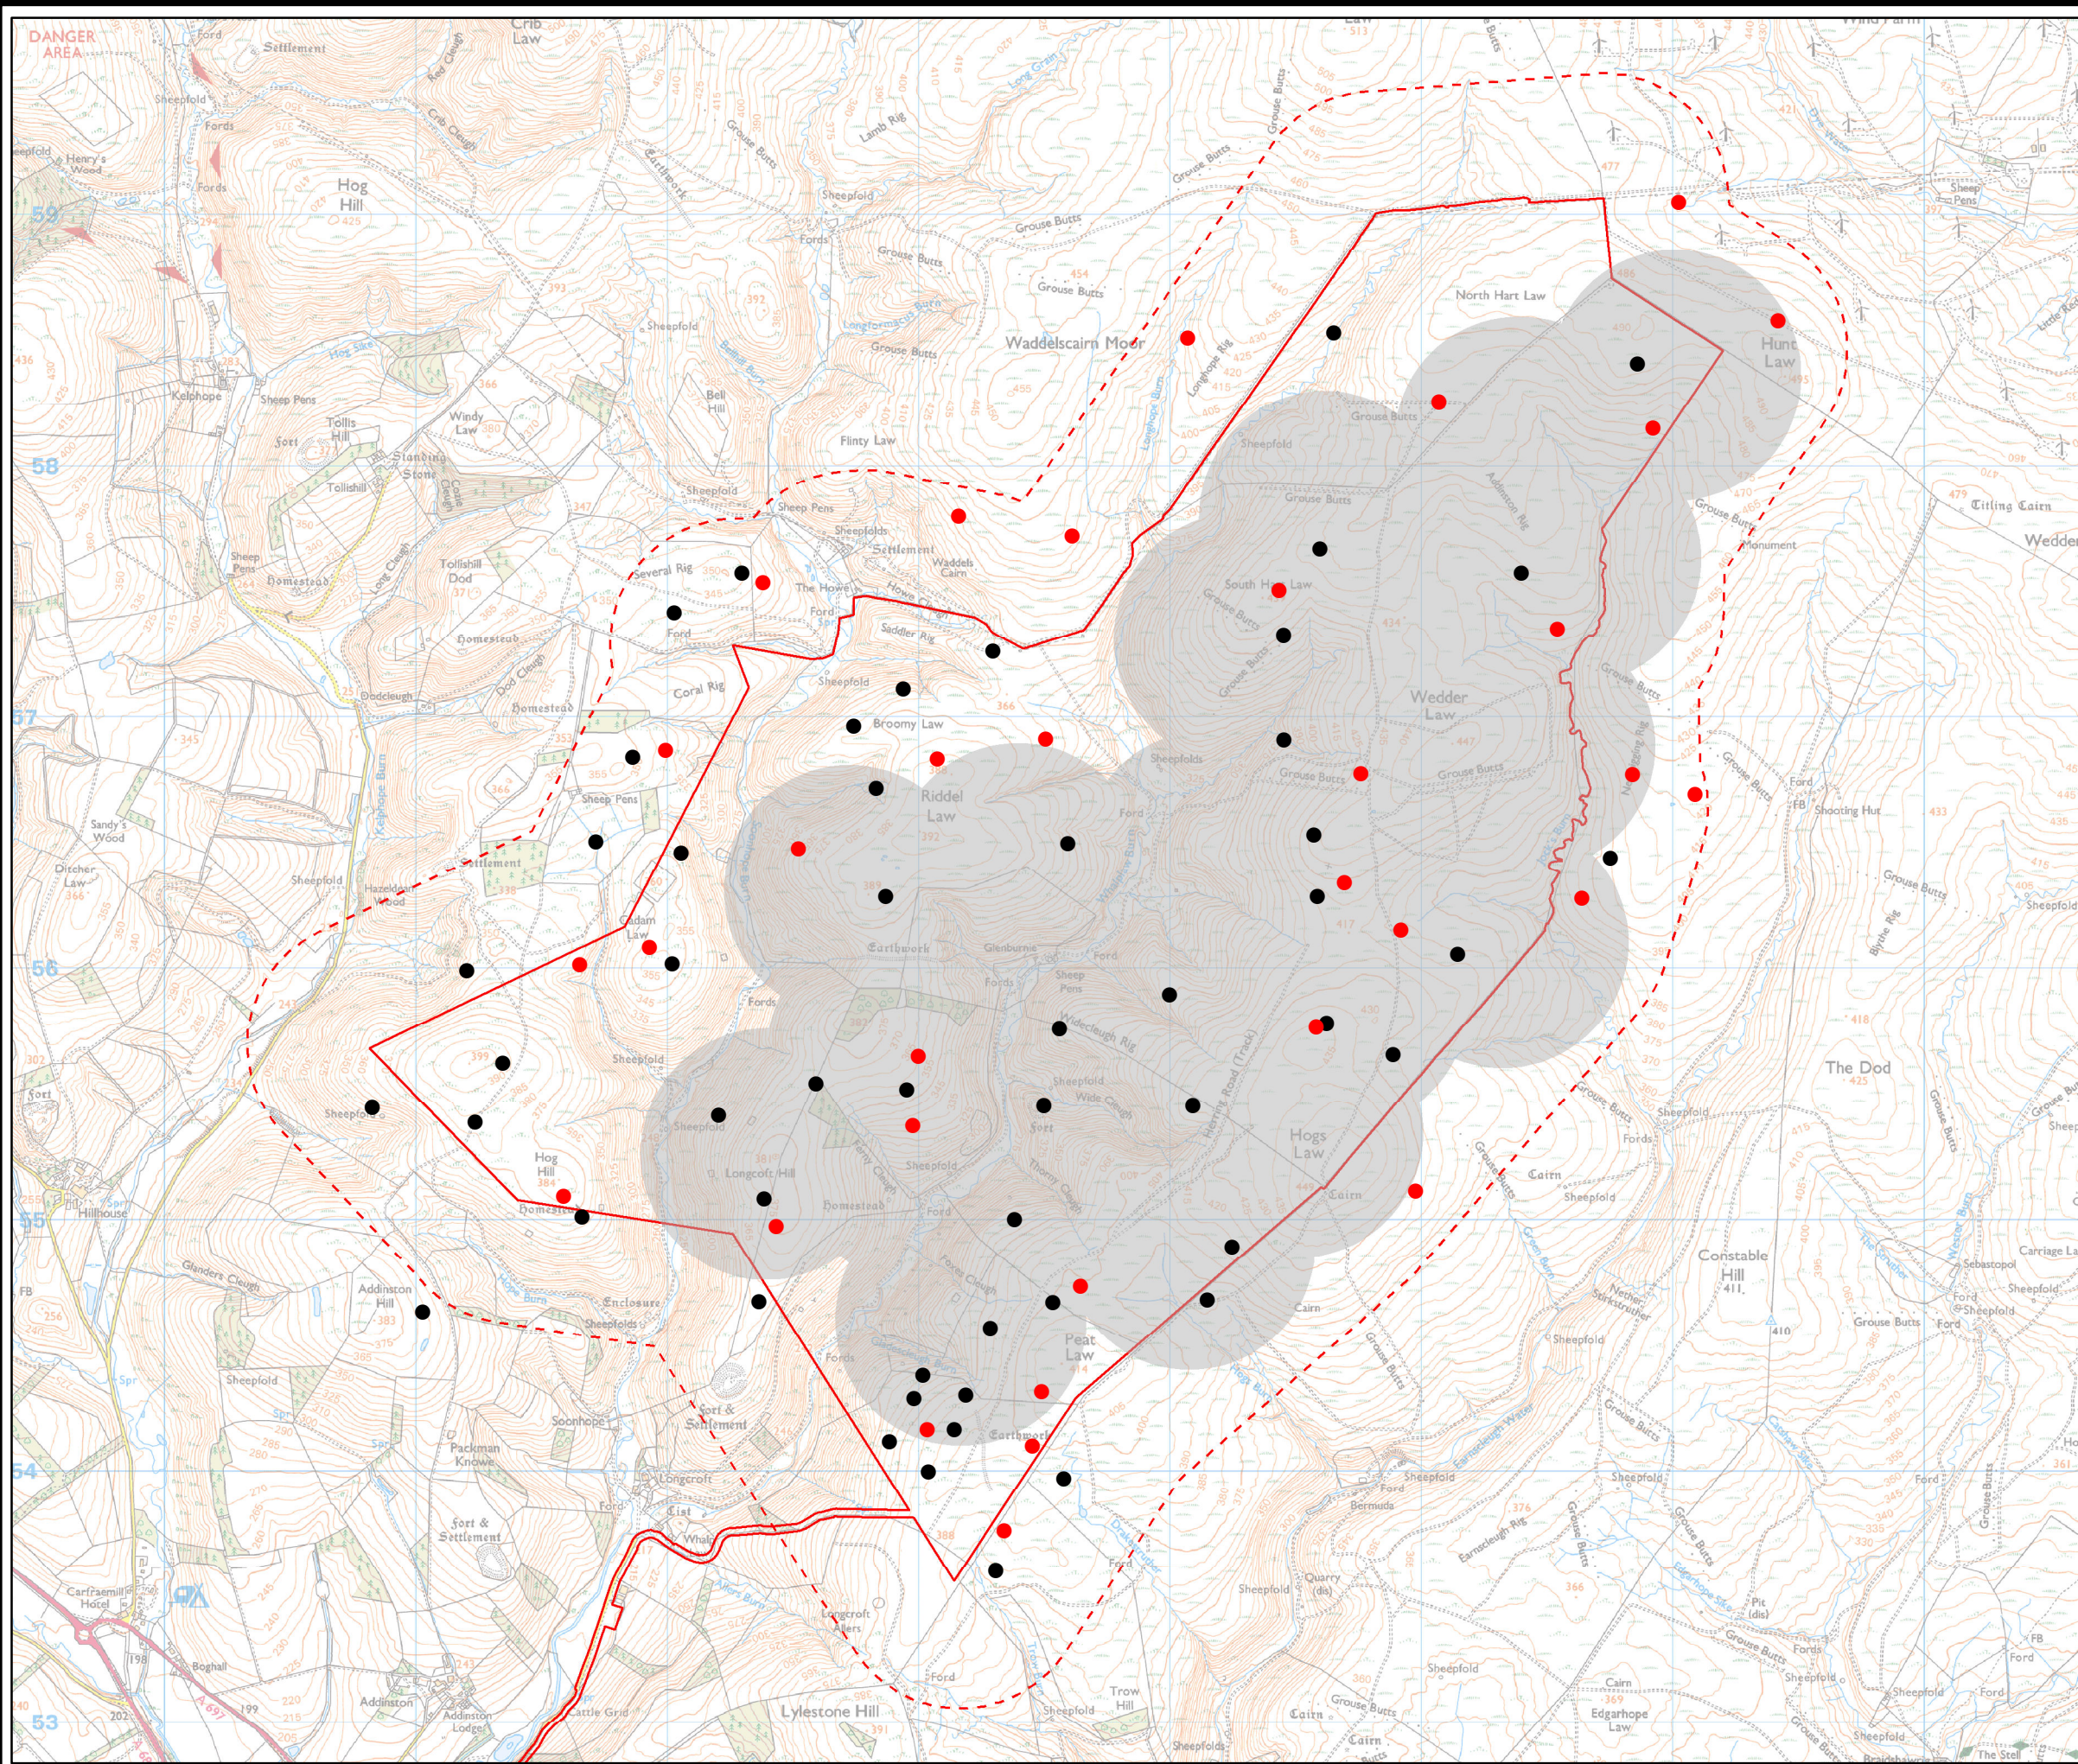

## FIGURE 9.6 BREEDING CURLEW LOCATIONS, 2022 AND 2023

© CROWN COPYRIGHT, ALL RIGHTS RESERVED.  
2023 LICENCE NUMBER 0100031673.

**KEY:**

- Site Boundary
- Breeding Bird Survey Area (Core)
- Turbine Buffer 500m

**Year**

- 2022
- 2023

LAYOUT DWG: T-LAYOUT NO. PSCOLCF021

DRAWING NUMBER

SCALE - 1:26,000 @ A3