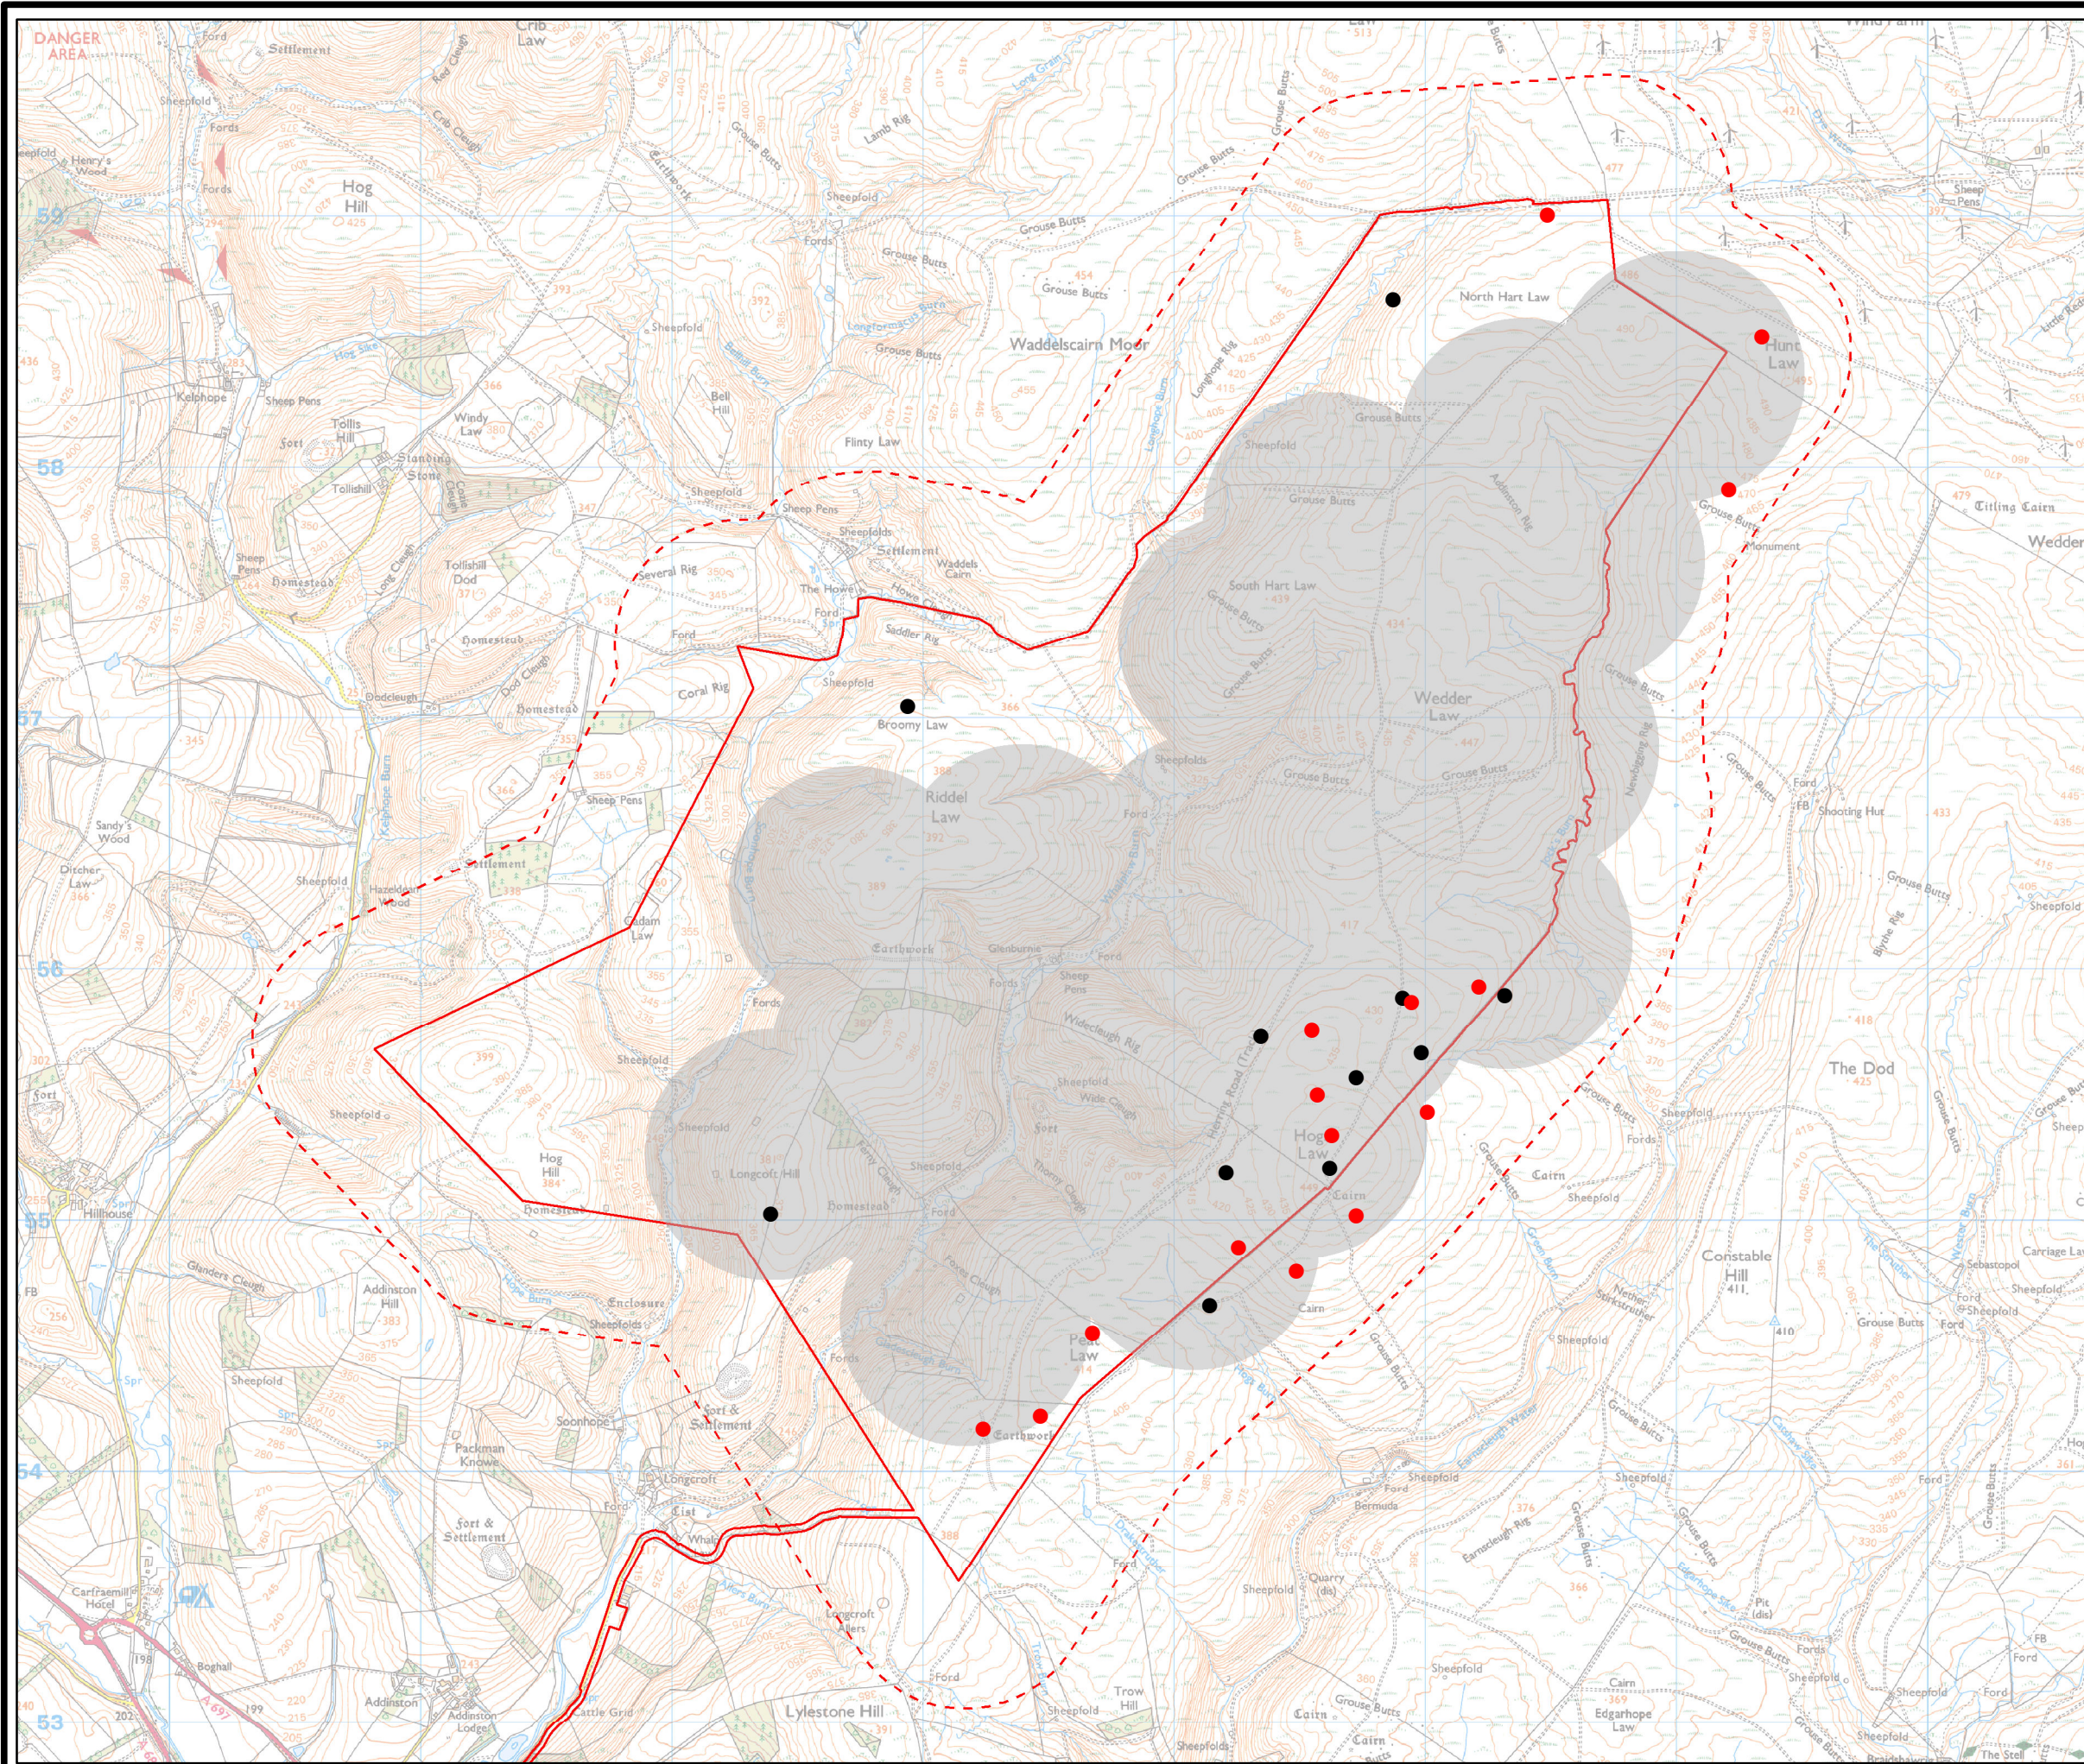

LONGCROFT WIND FARM

FIGURE 9.4

BREEDING GOLDEN PLOVER LOCATIONS, 2022 AND 2023

© CROWN COPYRIGHT, ALL RIGHTS RESERVED.
2023 LICENCE NUMBER 0100031673.

KEY:

-  Site Boundary
 -  Breeding Bird Survey Area (Core)
 -  Turbine Buffer 500m
- Year**
-  2022
 -  2023

LAYOUT DWG: T-LAYOUT NO. PSCOLCF021

DRAWING NUMBER

SCALE - 1:26,000 @ A3

ENVIRONMENTAL IMPACT ASSESSMENT REPORT 2023

THIS DRAWING IS THE PROPERTY OF RENEWABLE ENERGY SYSTEMS LTD. AND NO REPRODUCTION MAY BE MADE IN WHOLE OR IN PART WITHOUT PERMISSION